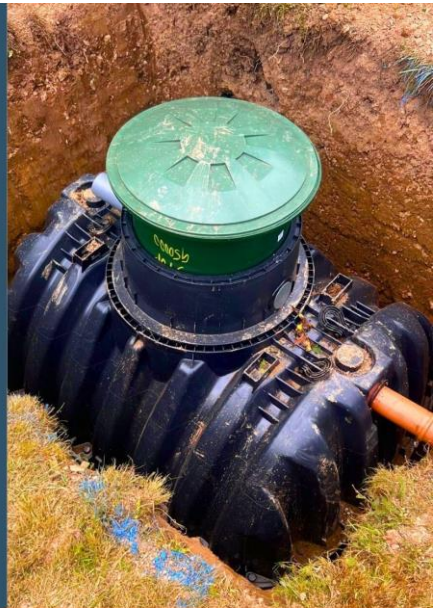

wci.co.uk | 01984 623 404 | enquiries@wci.co.uk Old Brewery Road, Wiveliscombe